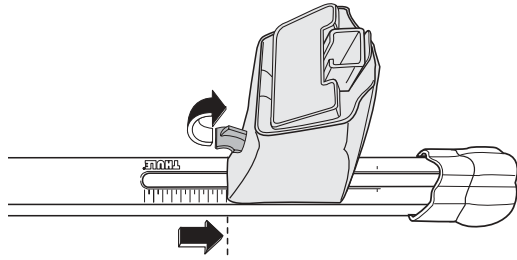

# Kit 1316

Vehicle	Front	Rear
TOYOTA Succeed/Probox, 5-dr Estate, 02-	39	37