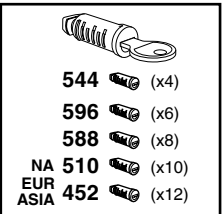

WW ▶ Thule Sweden AB, Box 69, 330 33 Hillerstorp, SWEDEN
NA ▶ Thule Inc., 42 Silvermine Road, Seymour, Connecticut 06483, USA

@ info@thule.com
customer.service@thule.com

www.thule.com