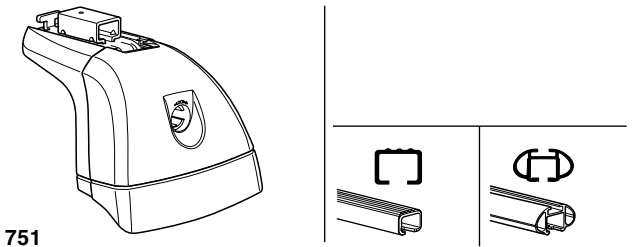

Kit 3091

RENAULT Clio, 3-dr Hatchback, 05–
RENAULT Clio, 5-dr Hatchback, 05–
RENAULT Grand Modus, 5-dr MPV, 08–
RENAULT Modus, 5-dr MPV, 04–

This Kit is only for vehicles with fixpoint mounting.

xx kg
 xx lbs + 5 kg
 11 lbs = **Max. 75kg**
Max. 165 lbs