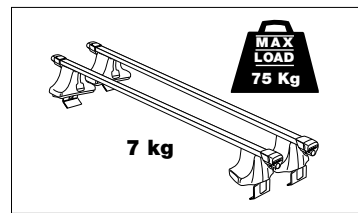

CITROËN XM
OPEL Vectra
HOLDEN Vectra
VAUXHALL Cavalier
VAUXHALL Vectra