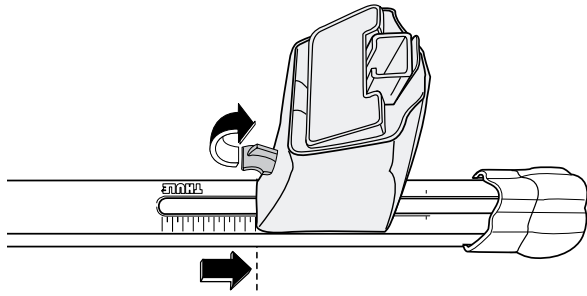

Kit 1005

Vehicle	Front	Rear
FORD Mondeo, Hatchback, 93-	30	28,5
FORD Mondeo, Saloon, 93-	30	28,5
FORD Mondeo Wagon, Without roofrail, 93-	30,5	28