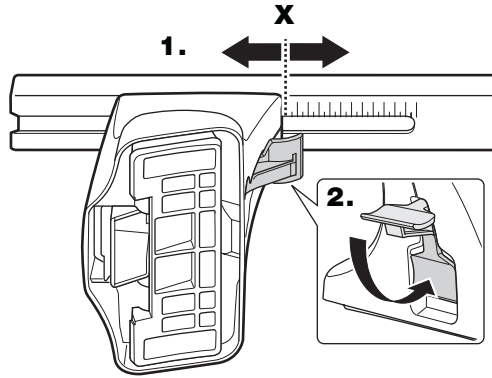

3

RENAULT Laguna I, 5-dr Hatchback, 94-00

X

33