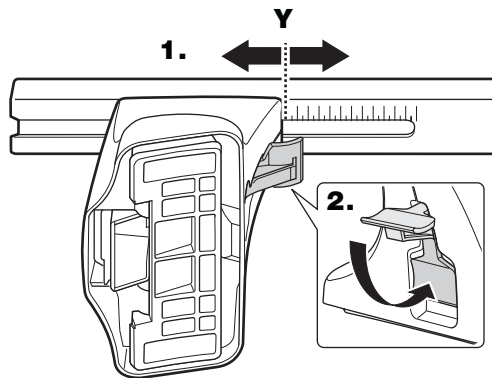

Y
HYUNDAI Accent, 3-dr Hatchback, 00-02, 03-05	29,5
HYUNDAI Accent, 4-dr Sedan, 00-01, 02-05	30
HYUNDAI Accent, 5-dr Hatchback, 00-02, 03-05	30
HYUNDAI Verna, 3-dr Hatchback, 00-01, 02-05	29,5
HYUNDAI Verna, 4-dr Sedan, 00-01, 02-05	30
HYUNDAI Verna, 5-dr Hatchback, 00-01, 02-05	30

4