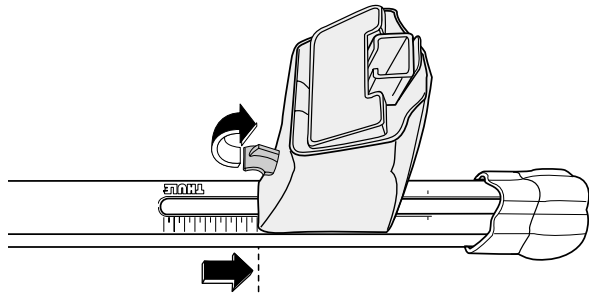

# Kit 1206

Vehicle	Front	Rear
BMW X5, 5-dr Estate, 00-	39,5	38