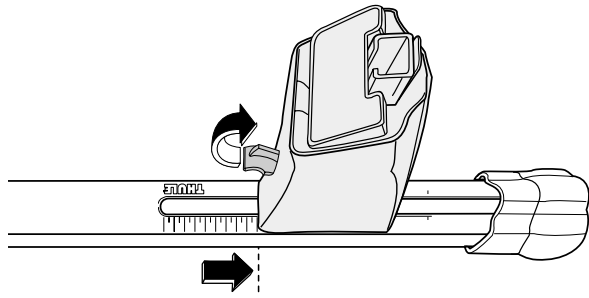

Kit 1220

Vehicle	Front	Rear
DAIHATSU YRV, 5-dr Estate, 00-	28	26

400 mm 700 mm