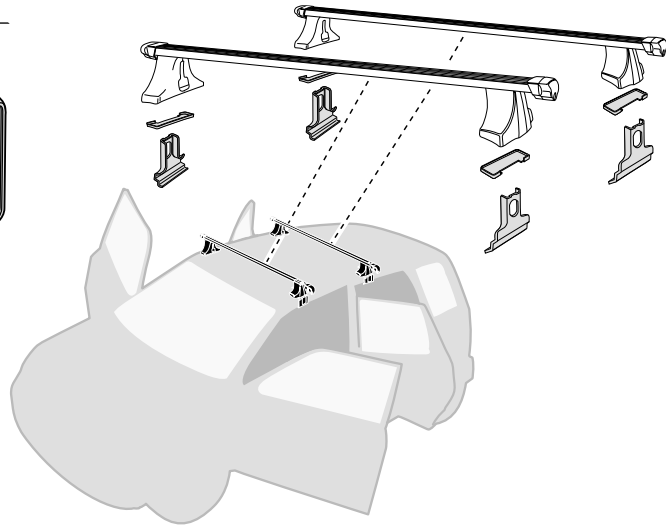

Kit 1220

Vehicle	Front	Rear
DAIHATSU YRV, 5-dr Estate, 00-	28	26

400 mm 700 mm