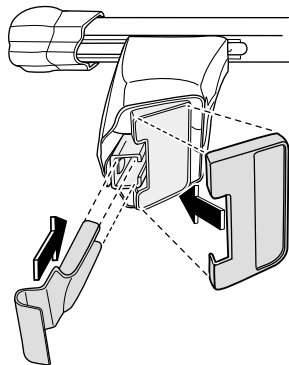

Kit 1220

Vehicle	Front	Rear
DAIHATSU YRV, 5-dr Estate, 00-	28	26

400 mm 700 mm