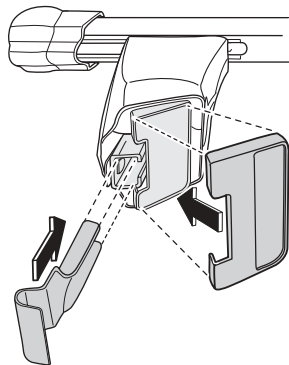

Kit 1223

Vehicle	Front	Rear
CITROËN C5, 4-dr Sedan, 01-	33,5	29

300 mm 700 mm