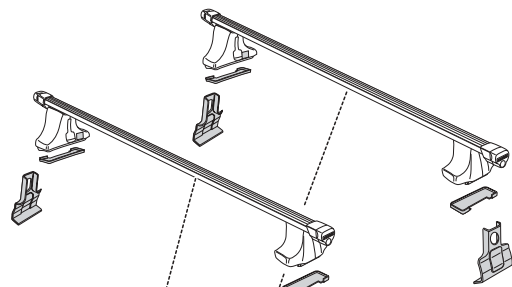

Kit 1223

Vehicle	Front	Rear
CITROËN C5, 4-dr Sedan, 01-	33,5	29

300 mm 700 mm