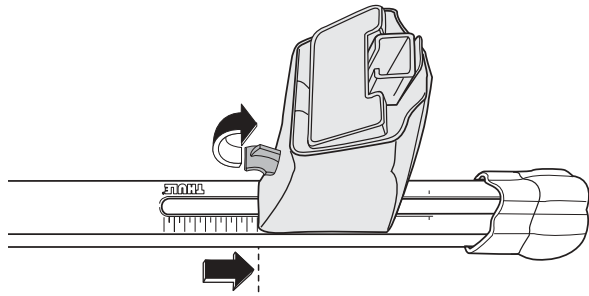

Kit 1223

Vehicle	Front	Rear
CITROËN C5, 4-dr Sedan, 01-	33,5	29

300 mm 700 mm