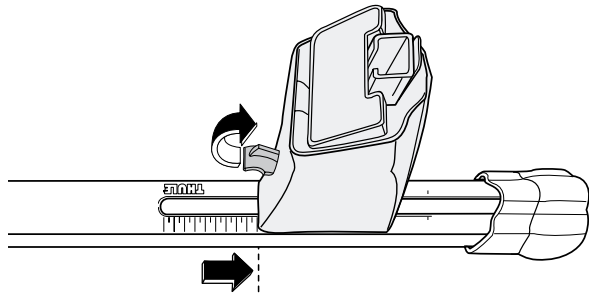

Kit 1224

Vehicle	Front	Rear
TOYOTA Camry, 4 doors, 92-96	31,5	30,5