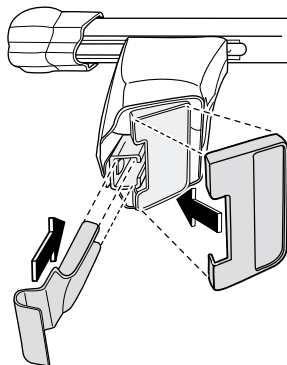

# Kit 1230

Vehicle	Front	Rear
LEXUS IS 200/300 Sportcross, 5-dr Estate, 01-	33	31
TOYOTA Altezza, 5-dr Estate, 01-	33	31

180 mm      700 mm