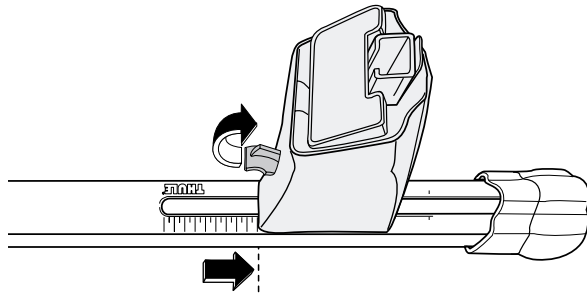

# Kit 1230

Vehicle	Front	Rear
LEXUS IS 200/300 Sportcross, 5-dr Estate, 01-	33	31
TOYOTA Altezza, 5-dr Estate, 01-	33	31

180 mm      700 mm