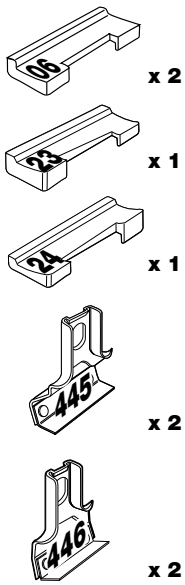

# Kit 1230

Vehicle	Front	Rear
LEXUS IS 200/300 Sportcross, 5-dr Estate, 01-	33	31
TOYOTA Altezza, 5-dr Estate, 01-	33	31

180 mm      700 mm