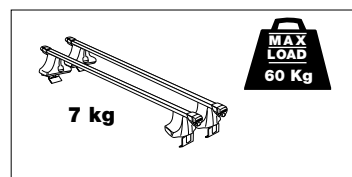

# Kit 1230

Vehicle	Front	Rear
LEXUS IS 200/300 Sportcross, 5-dr Estate, 01-	33	31
TOYOTA Altezza, 5-dr Estate, 01-	33	31

180 mm      700 mm