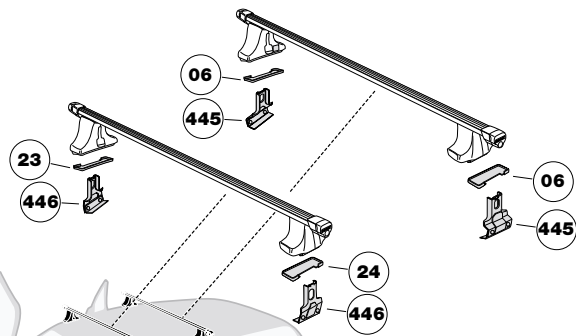

# Kit 1230

Vehicle	Front	Rear
LEXUS IS 200/300 Sportcross, 5-dr Estate, 01-	33	31
TOYOTA Altezza, 5-dr Estate, 01-	33	31

180 mm      700 mm