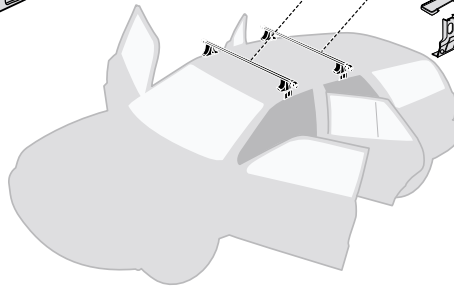

# Kit 1230

Vehicle	Front	Rear
LEXUS IS 200/300 Sportcross, 5-dr Estate, 01-	33	31
TOYOTA Altezza, 5-dr Estate, 01-	33	31

180 mm      700 mm