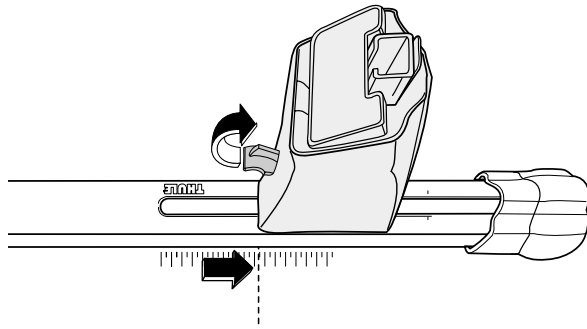

Kit 1244

Vehicle	Front	Rear
CITROËN C5 5-dr Estate, 01-	35	28,5