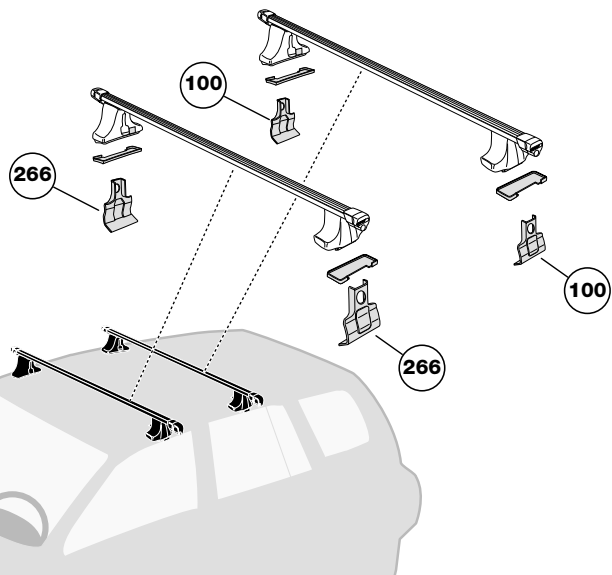

Kit 1255

Vehicle	Front	Rear
HYUNDAI Lavita, 5-dr MPV, 01-	37,5	36
HYUNDAI Matrix, 5-dr MPV, 01-	37,5	36
HYUNDAI FC, 5-dr MPV, 01-	37,5	36

410 mm 700 mm