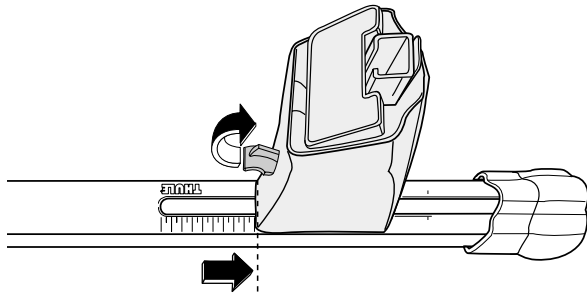

Kit 1296

Vehicle	Front	Rear
TOYOTA Wish, 5-dr MPV, 03-	29,5	26