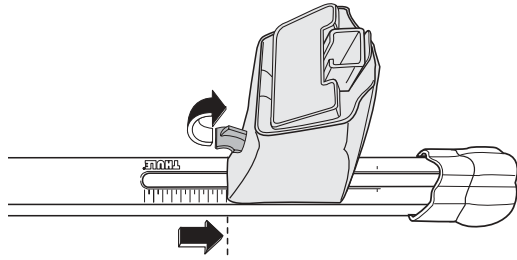

Kit 1305

Vehicle	Front	Rear
TOYOTA Raum , 5-dr Hatchback, 03-	31	27,5