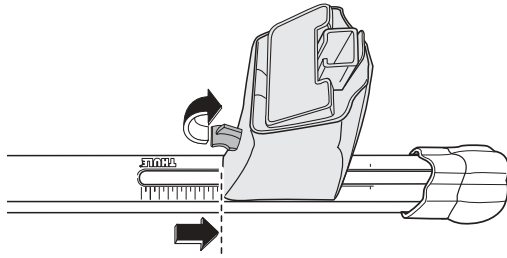

# Kit 1315

Vehicle	Front	Rear
TOYOTA Sienta, 5-dr MPV, 03- (JPN)	41,5	38,5