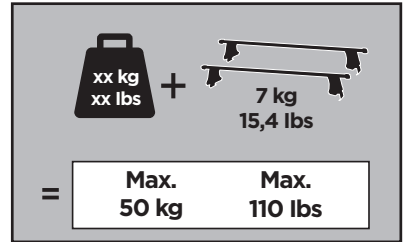

Thule Rapid System Kit 1554

> Instructions

HONDA Odyssey, 5-dr MPV, 09-13

ISO 11154-E

141554

C.20140224
519-1554-02

Bring your life
thule.com