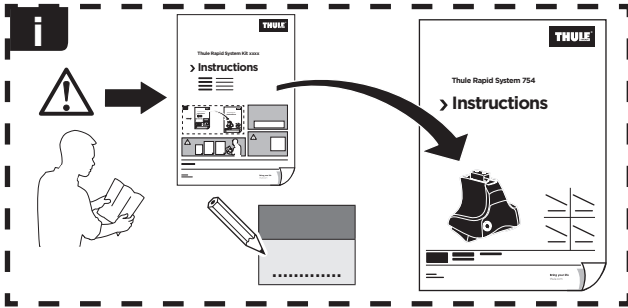

Thule Rapid System Kit 1554

> Instructions

HONDA Odyssey, 5-dr MPV, 09-13

ISO 11154-E

141554

C.20140224
519-1554-02

Bring your life
thule.com