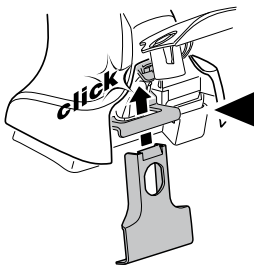

1061

RL

204

1061

RR

5

	X mm	Y mm	X inch	Y inch
Audi A5, 2-dr Coupé, 07- / *08-	180 mm	685 mm	7 1/8"	27"
Audi S5, 2-dr Coupé, *08-	180 mm	685 mm	7 1/8"	27"
Audi A5 Sportback, 5-dr Hatchback, 09- / *10-	140 mm	730 mm	5 1/2"	28 3/4"
Audi S5 Sportback, 5-dr Hatchback, *10-	140 mm	730 mm	5 1/2"	28 3/4"