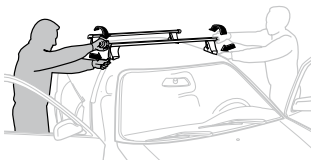

1061

RL

204

1061

RR

5

	X mm	Y mm	X inch	Y inch
Audi A5, 2-dr Coupé, 07- / *08-	180 mm	685 mm	7 1/8"	27"
Audi S5, 2-dr Coupé, *08-	180 mm	685 mm	7 1/8"	27"
Audi A5 Sportback, 5-dr Hatchback, 09- / *10-	140 mm	730 mm	5 1/2"	28 3/4"
Audi S5 Sportback, 5-dr Hatchback, *10-	140 mm	730 mm	5 1/2"	28 3/4"