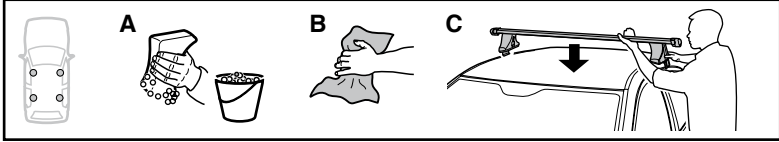

1061

RL

204

1061

RR

5

	X mm	Y mm	X inch	Y inch
Audi A5, 2-dr Coupé, 07- / *08-	180 mm	685 mm	7 1/8"	27"
Audi S5, 2-dr Coupé, *08-	180 mm	685 mm	7 1/8"	27"
Audi A5 Sportback, 5-dr Hatchback, 09- / *10-	140 mm	730 mm	5 1/2"	28 3/4"
Audi S5 Sportback, 5-dr Hatchback, *10-	140 mm	730 mm	5 1/2"	28 3/4"