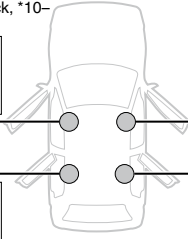

206

1061

FR

206

1061

RL

204

1061

RR