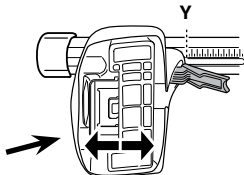

3

	X
FORD C-Max (Mk II), 5-dr MPV, 10-	46

	Y
FORD C-Max (Mk II), 5-dr MPV, 10-	41

3

(North America)

	X inch	X mm
FORD C-Max (Mk II), 5-dr MPV, 10-	43 3/4"	1111 mm

	Y inch	Y mm
FORD C-Max (Mk II), 5-dr MPV, 10-	41 3/4"	1061 mm

4