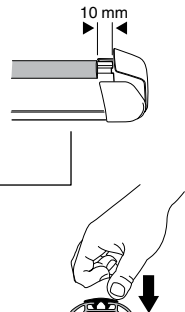

x4

480 Traverse
(North America)