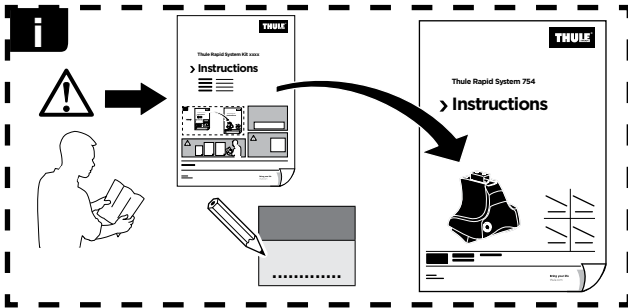

Thule Rapid System Kit 1676

> Instructions

HYUNDAI Veloster, 3-dr Hatchback, 11-

ISO 11154-E

141676

C.20120530
519-1676-01

Bring your life
thule.com

165 x1