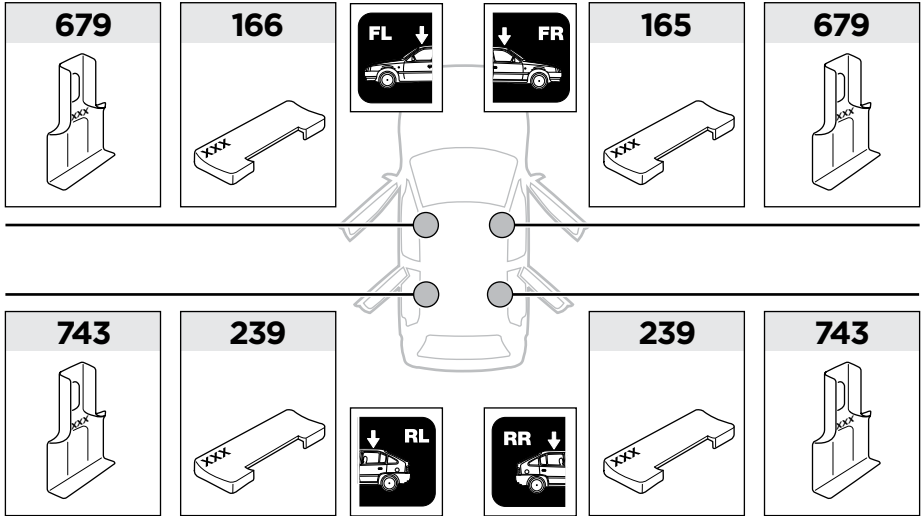

166 x1

239 x2

679 x2

x1

743 x2

x1

1

	X (scale)	X (mm)	X (inch)
HYUNDAI Veloster, 3-dr Hatchback, 11-	41	1061	41 3/4

	Y (scale)	Y (mm)	Y (inch)
HYUNDAI Veloster, 3-dr Hatchback, 11-	43,5	1086	42 3/4

2

HYUNDAI Veloster, 3-dr Hatchback, 11-

3

	W (mm)	Z (mm)	W (inch)	Z (inch)
HYUNDAI Veloster , 3-dr Hatchback, 11-	130	600	5 1/8	23 5/8