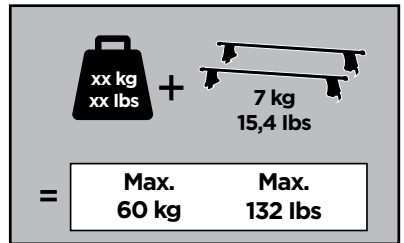

Thule Rapid System Kit 1676

> Instructions

HYUNDAI Veloster, 3-dr Hatchback, 11-

ISO 11154-E

141676

C.20120530
519-1676-01

Bring your life
thule.com