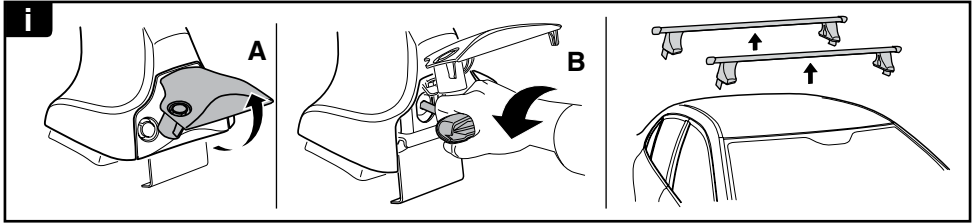

THULE
SWEDEN
**ONE
KEY
SYSTEM**