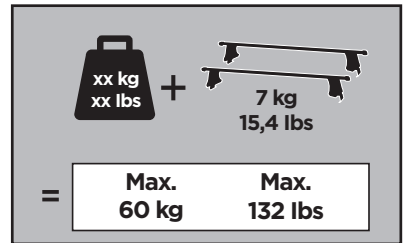

Thule Rapid System Kit 1721

> Instructions

MAZDA CX-5, 5-dr SUV, 13- (Without railing)

ISO 11154-E

141721

C.20130311
519-1721-01

Bring your life

thule.com

328 x2

331 x1

332 x1

294 x2

581 x2

x1

x1

1

	X (scale)	X (mm)	X (inch)
MAZDA CX-5, 5-dr SUV, 13- (Without railing)	38,5	1036	40 ³ / ₄

	Y (scale)	Y (mm)	Y (inch)
MAZDA CX-5, 5-dr SUV, 13- (Without railing)	34	991	39

2

MAZDA CX-5, 5-dr SUV, 13- (Without railing)