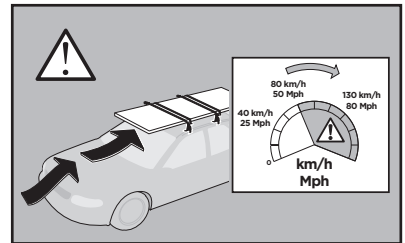

Thule Rapid System Kit 1721

> Instructions

MAZDA CX-5, 5-dr SUV, 13- (Without railing)

ISO 11154-E

141721

C.20130311
519-1721-01

Bring your life

thule.com