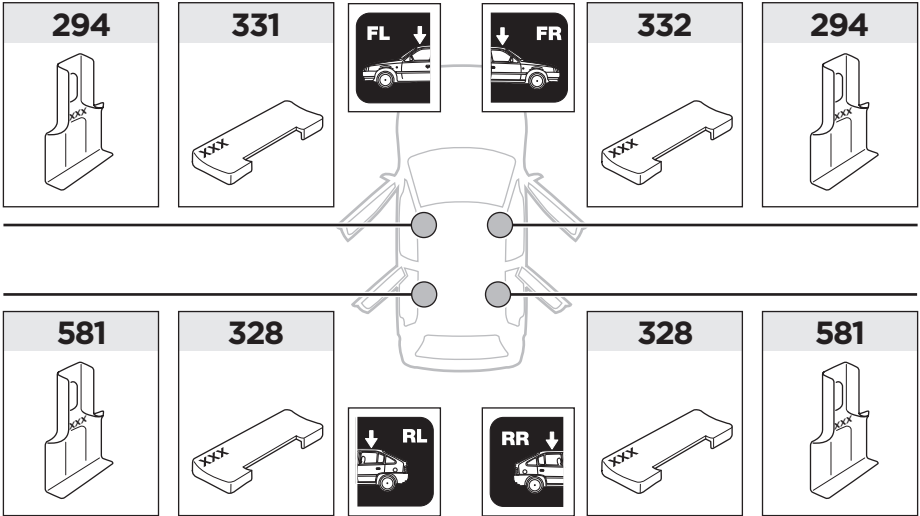

Thule Rapid System Kit 1721

> Instructions

MAZDA CX-5, 5-dr SUV, 13- (Without railing)

ISO 11154-E

141721

C.20130311
519-1721-01

Bring your life

thule.com

328 x2

331 x1

332 x1

294 x2

581 x2

x1

x1

1

	X (scale)	X (mm)	X (inch)
MAZDA CX-5, 5-dr SUV, 13- (Without railing)	38,5	1036	40 ³ / ₄

	Y (scale)	Y (mm)	Y (inch)
MAZDA CX-5, 5-dr SUV, 13- (Without railing)	34	991	39

2

MAZDA CX-5, 5-dr SUV, 13- (Without railing)

3

	W (mm)	Z (mm)	W (inch)	Z (inch)
MAZDA CX-5, 5-dr SUV, 13- (Without railing)	292	711	11 1/4	28