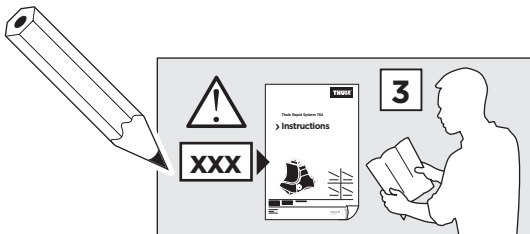

	X (scale)	X (mm)	X (inch)
MAZDA CX-5, 5-dr SUV, 13- (Without railing)	38,5	1036	40 ³ / ₄

	Y (scale)	Y (mm)	Y (inch)
MAZDA CX-5, 5-dr SUV, 13- (Without railing)	34	991	39

2

MAZDA CX-5, 5-dr SUV, 13- (Without railing)