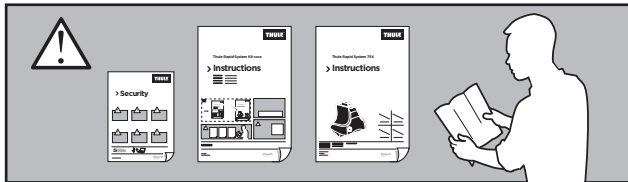

Thule Rapid System Kit 1721

> Instructions

MAZDA CX-5, 5-dr SUV, 13- (Without railing)

ISO 11154-E

141721

C.20130311
519-1721-01

Bring your life

thule.com