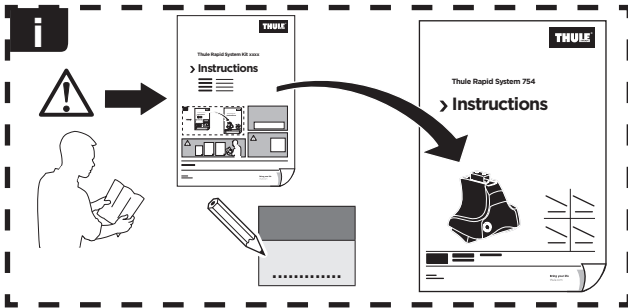

Thule Rapid System Kit 1721

> Instructions

MAZDA CX-5, 5-dr SUV, 13- (Without railing)

ISO 11154-E

141721

C.20130311
519-1721-01

Bring your life

thule.com