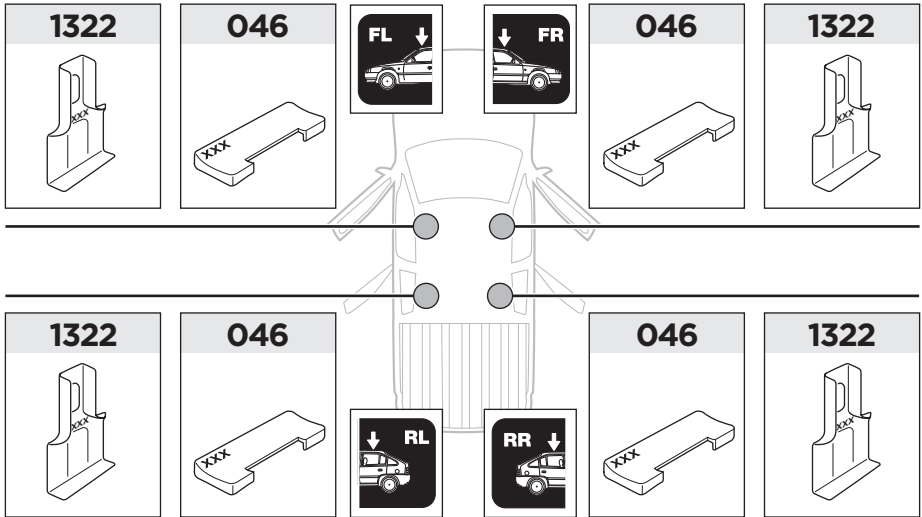

2

- **CHEVROLET Silverado**, 4-dr Crew Cab, 14-
- **CHEVROLET Silverado**, 4-dr Double Cab, 14-
- **CHEVROLET Silverado 2500/3500 HD**, 4-dr Crew Cab, 15-
- **CHEVROLET Silverado 2500/3500 HD**, 4-dr Double Cab, 15-
- **GMC Sierra**, 4-dr Crew Cab, 14-
- **GMC Sierra**, 4-dr Double Cab, 14-
- **GMC Sierra 2500/3500 HD**, 4-dr Crew Cab, 15-
- **GMC Sierra 2500/3500 HD**, 4-dr Double Cab, 15-