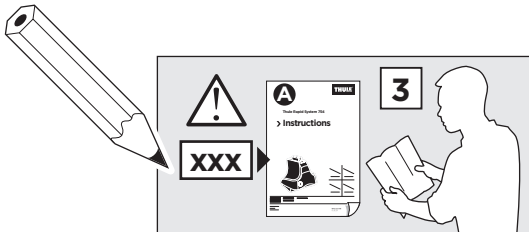

2

- **CHEVROLET Silverado**, 4-dr Crew Cab, 14-
- **CHEVROLET Silverado**, 4-dr Double Cab, 14-
- **CHEVROLET Silverado 2500/3500 HD**, 4-dr Crew Cab, 15-
- **CHEVROLET Silverado 2500/3500 HD**, 4-dr Double Cab, 15-
- **GMC Sierra**, 4-dr Crew Cab, 14-
- **GMC Sierra**, 4-dr Double Cab, 14-
- **GMC Sierra 2500/3500 HD**, 4-dr Crew Cab, 15-
- **GMC Sierra 2500/3500 HD**, 4-dr Double Cab, 15-