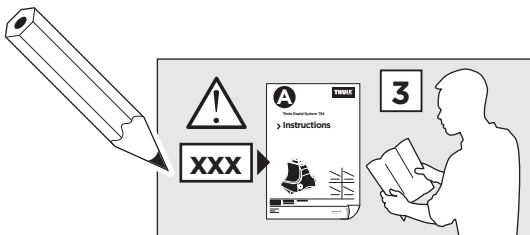

Thule Rapid System Kit 1764

> Instructions

VOLKSWAGEN Golf Sportsvan, 5-dr MPV, 14-

ISO 11154-E

141764
C.20150220
519-1764-01

Bring your life
thule.com

1

	X (scale)	X (mm)	X (inch)
VOLKSWAGEN Golf Sportsvan, 5-dr MPV, 14-	37,5	1026	40 ³/₈

	Y (scale)	Y (mm)	Y (inch)
VOLKSWAGEN Golf Sportsvan, 5-dr MPV, 14-	35	1001	39 ³/₈

2

VOLKSWAGEN Golf Sportsvan, 5-dr MPV, 14-

3

	W (mm)	Z (mm)	W (inch)	Z (inch)
VOLKSWAGEN Golf Sportsvan, 5-dr MPV, 14-	360	705	14 1/8	27 3/4