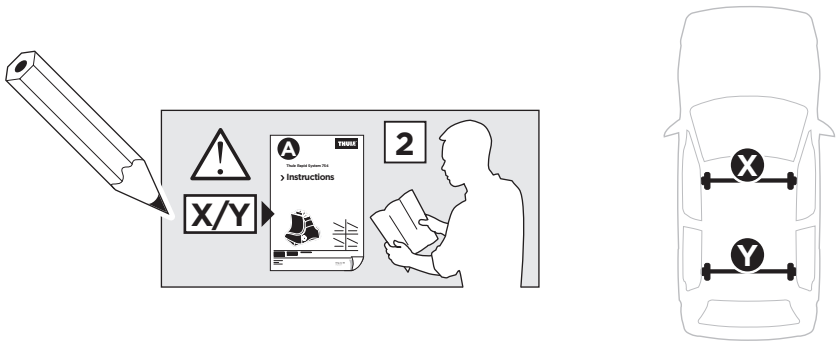

Thule Rapid System Kit 1764

> Instructions

VOLKSWAGEN Golf Sportsvan, 5-dr MPV, 14-

ISO 11154-E

141764
C.20150220
519-1764-01

Bring your life
thule.com

1

	X (scale)	X (mm)	X (inch)
VOLKSWAGEN Golf Sportsvan, 5-dr MPV, 14-	37,5	1026	40 ³/₈

	Y (scale)	Y (mm)	Y (inch)
VOLKSWAGEN Golf Sportsvan, 5-dr MPV, 14-	35	1001	39 ³/₈

2

VOLKSWAGEN Golf Sportsvan, 5-dr MPV, 14-

3

	W (mm)	Z (mm)	W (inch)	Z (inch)
VOLKSWAGEN Golf Sportsvan, 5-dr MPV, 14-	360	705	14 1/8	27 3/4