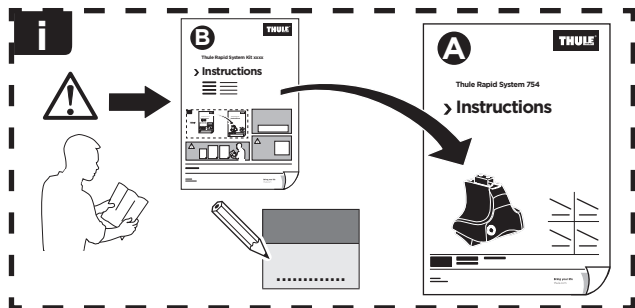

Thule Rapid System Kit 1791

> Instructions

AUDI A7, 5-dr Hatchback, 10-14, 15-