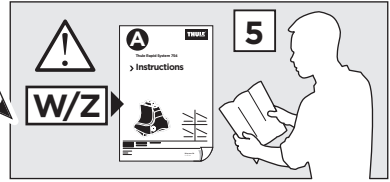

3

	W (mm)	Z (mm)	W (inch)	Z (inch)
BMW 2-Series Gran Tourer, 5-dr MPV, 15-	470	700	18 1/2	27 1/2