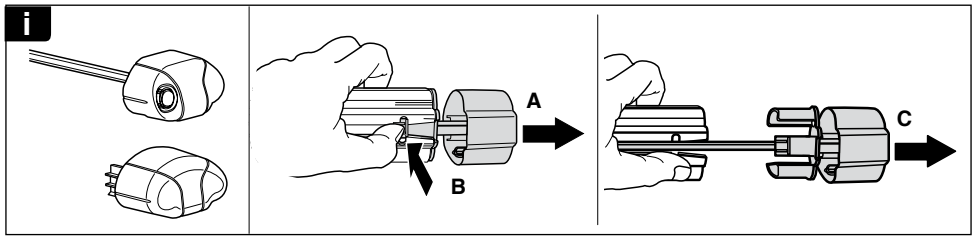

WW ▶ Thule Sweden AB, Box 69, 330 33 Hillerstorp, SWEDEN

NA ▶ Thule Inc., 42 Silvermine Road, Seymour, Connecticut 06483, USA

@ info@thule.com
customer.service@thule.com

www.thule.com

506-3004