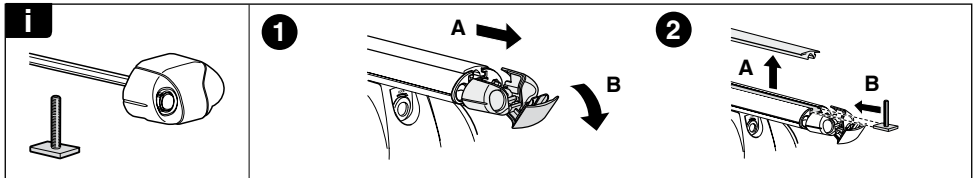

WW ▶ Thule Sweden AB, Box 69, 330 33 Hillerstorp, SWEDEN

NA ▶ Thule Inc., 42 Silvermine Road, Seymour, Connecticut 06483, USA

@ info@thule.com
customer.service@thule.com

www.thule.com

506-3004