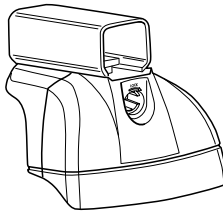

This Kit is only for vehicles with fixpoint mounting.

460R
753

460

Corsa D

xx kg
xx lbs

+ 5 kg
11 lbs =

Max.
75kg/165 lbs

Max.
100kg/132 lbs