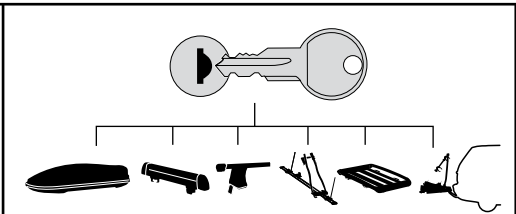

- 544 (x4)
- 596 (x6)
- 588 (x8)
- NA 510 (x10)
- EUR ASIA 452 (x12)

WW ▶ Thule Sweden AB, Box 69, 330 33 Hillerstorp, SWEDEN
NA ▶ Thule Inc., 42 Silvermine Road, Seymour, Connecticut 06483, USA

info@thule.com
customer.service@thule.com

www.thule.com