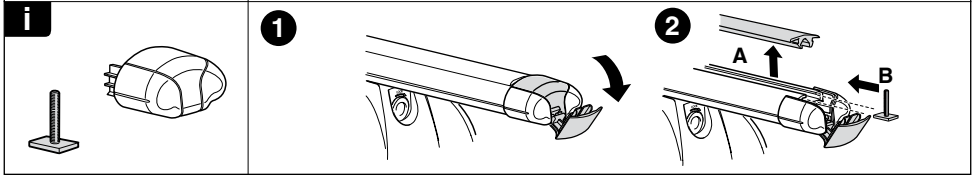

THULE
SWEDEN
**ONE
KEY
SYSTEM**

- **544** (x4)
- **596** (x6)
- **588** (x8)
- **NA 510** (x10)
- **EUR ASIA 452** (x12)

WW ▶ Thule Sweden AB, Box 69, 330 33 Hillerstorp, SWEDEN
NA ▶ Thule Inc., 42 Silvermine Road, Seymour, Connecticut 06483, USA

info@thule.com
customer.service@thule.com

www.thule.com