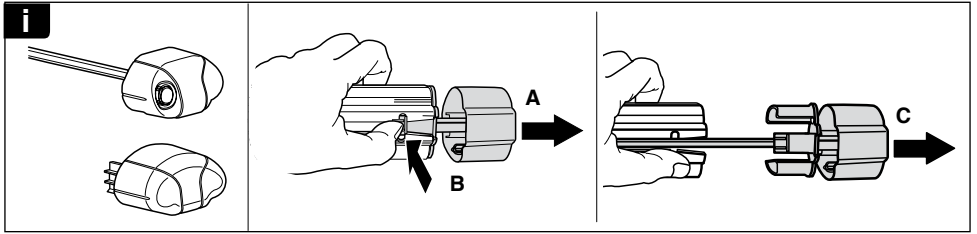

THULE
SWEDEN
**ONE
KEY
SYSTEM**

- **544** (x4)
- **596** (x6)
- **588** (x8)
- **NA 510** (x10)
- **EUR ASIA 452** (x12)

WW ▶ Thule Sweden AB, Box 69, 330 33 Hillerstorp, SWEDEN
NA ▶ Thule Inc., 42 Silvermine Road, Seymour, Connecticut 06483, USA

info@thule.com
customer.service@thule.com

www.thule.com