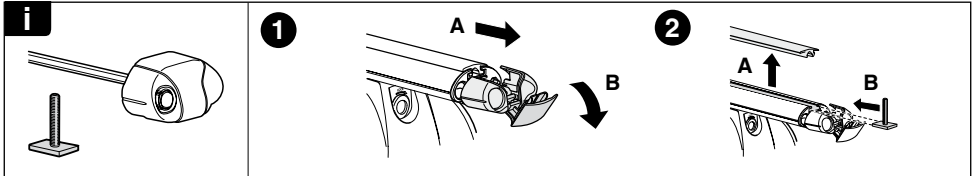

THULE
SWEDEN
**ONE
KEY
SYSTEM**

- **544** (x4)
- **596** (x6)
- **588** (x8)
- **NA 510** (x10)
- **EUR ASIA 452** (x12)

WW ▶ Thule Sweden AB, Box 69, 330 33 Hillerstorp, SWEDEN
NA ▶ Thule Inc., 42 Silvermine Road, Seymour, Connecticut 06483, USA

info@thule.com
customer.service@thule.com

www.thule.com