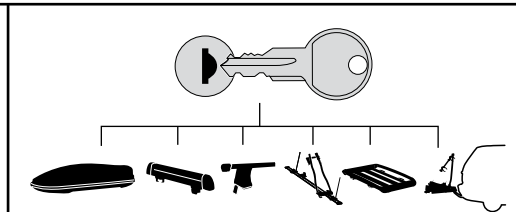

THULE
SWEDEN
**ONE
KEY
SYSTEM**