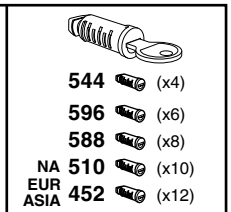

**A**

**B**

**C**

**D**

WW ▶ Thule Sweden AB, Box 69, 330 33 Hillerstorp, SWEDEN  
 NA ▶ Thule Inc., 42 Silvermine Road, Seymour, Connecticut 06483, USA

info@thule.com  
 customer.service@thule.com

www.thule.com