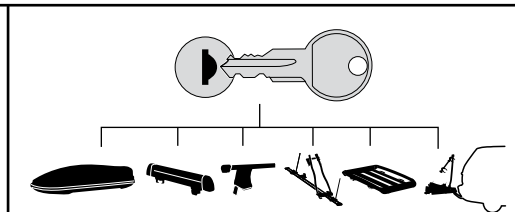

WW ▶ Thule Sweden AB, Box 69, 330 33 Hillerstorp, SWEDEN
NA ▶ Thule Inc., 42 Silvermine Road, Seymour, Connecticut 06483, USA

info@thule.com
customer.service@thule.com

www.thule.com