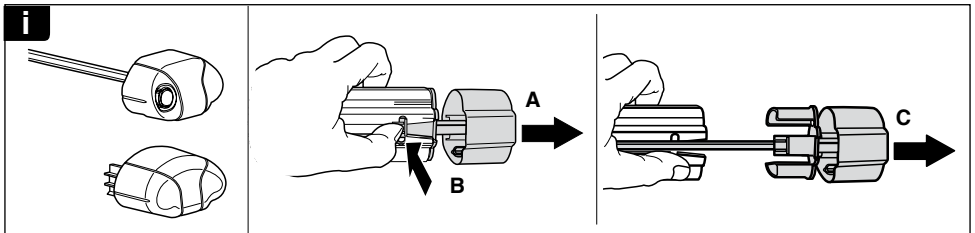

WW ▶ Thule Sweden AB, Box 69, 330 33 Hillerstorp, SWEDEN
NA ▶ Thule Inc., 42 Silvermine Road, Seymour, Connecticut 06483, USA

info@thule.com
customer.service@thule.com

www.thule.com