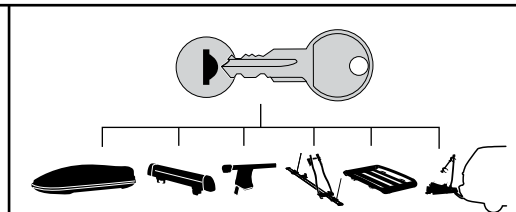

WW ▶ Thule Sweden AB, Box 69, 330 33 Hillerstorp, SWEDEN

NA ▶ Thule Inc., 42 Silvermine Road, Seymour, Connecticut 06483, USA

@ info@thule.com
customer.service@thule.com

www.thule.com

506-3104-01