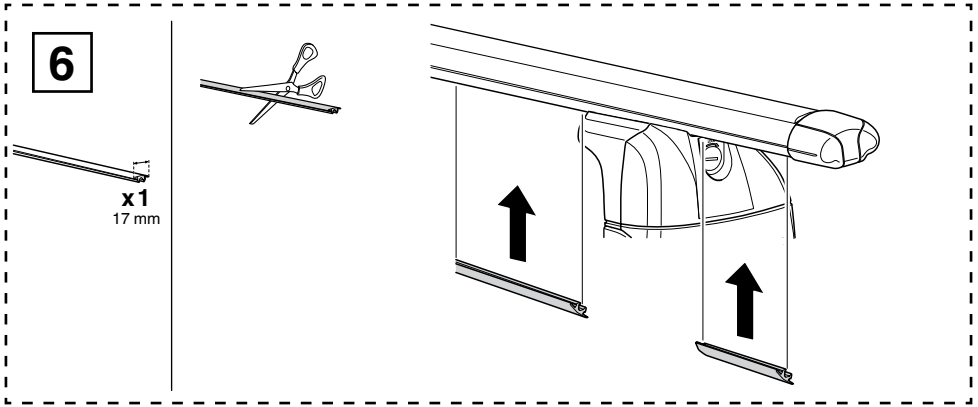

WW ▶ Thule Sweden AB, Box 69, 330 33 Hillerstorp, SWEDEN

NA ▶ Thule Inc., 42 Silvermine Road, Seymour, Connecticut 06483, USA

@ info@thule.com
customer.service@thule.com

www.thule.com

506-3104-01