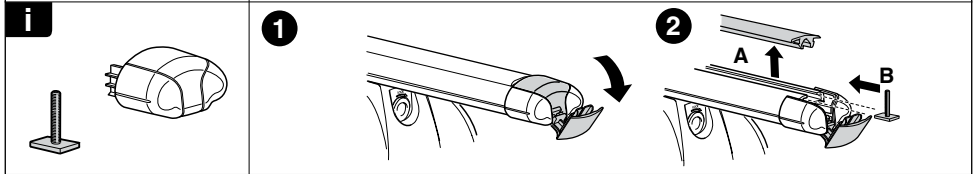

WW ▶ Thule Sweden AB, Box 69, 330 33 Hillerstorp, SWEDEN

NA ▶ Thule Inc., 42 Silvermine Road, Seymour, Connecticut 06483, USA

@ info@thule.com
customer.service@thule.com

www.thule.com

506-3104-01