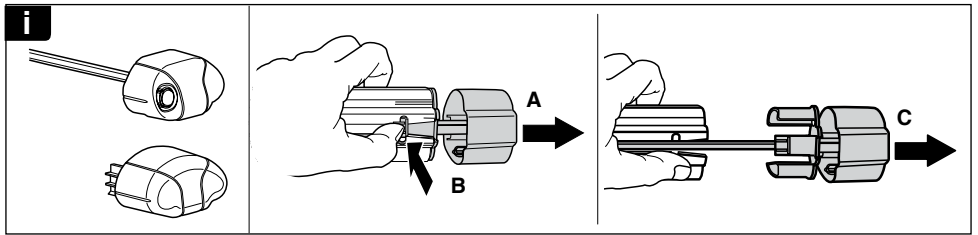

WW ▶ Thule Sweden AB, Box 69, 330 33 Hillerstorp, SWEDEN

NA ▶ Thule Inc., 42 Silvermine Road, Seymour, Connecticut 06483, USA

@ info@thule.com
customer.service@thule.com

www.thule.com

506-3104-01