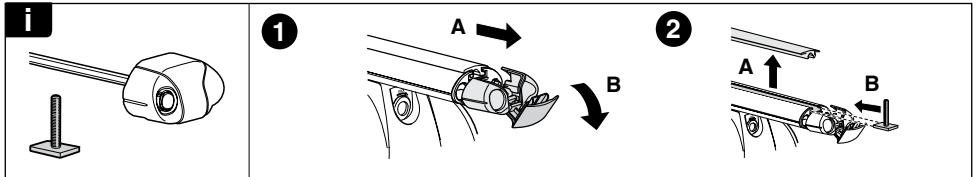

WW ▶ Thule Sweden AB, Box 69, 330 33 Hillerstorp, SWEDEN

NA ▶ Thule Inc., 42 Silvermine Road, Seymour, Connecticut 06483, USA

@ info@thule.com
customer.service@thule.com

www.thule.com

506-3104-01