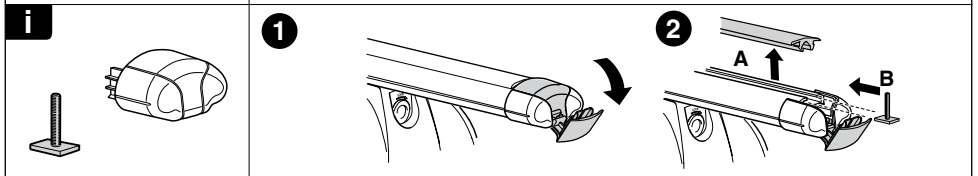

B

C

D

WW ▶ Thule Sweden AB, Box 69, 330 33 Hillerstorp, SWEDEN

NA ▶ Thule Inc., 42 Silvermine Road, Seymour, Connecticut 06483, USA

@ info@thule.com
customer.service@thule.com

www.thule.com

506-3120-01