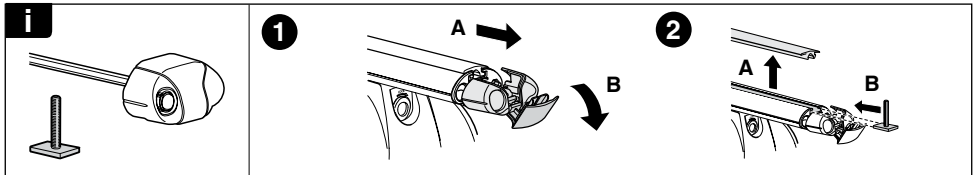

WW ▶ Thule Sweden AB, Box 69, 330 33 Hillerstorp, SWEDEN

NA ▶ Thule Inc., 42 Silvermine Road, Seymour, Connecticut 06483, USA

@ info@thule.com
customer.service@thule.com

www.thule.com

506-3120-01