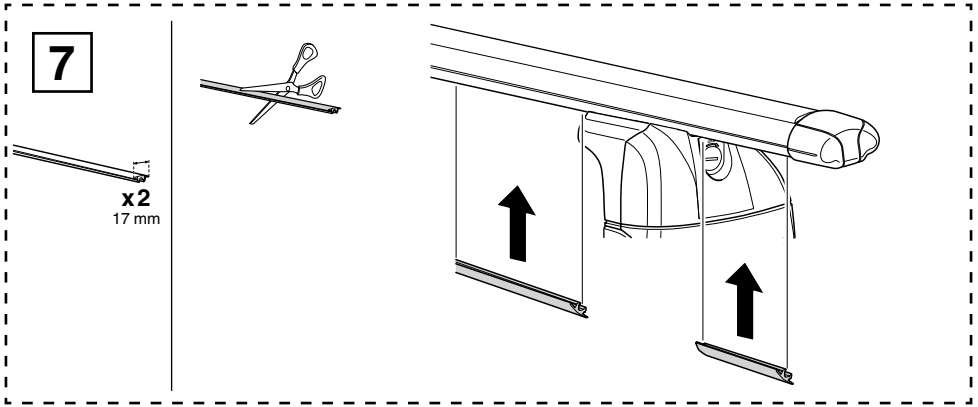

WW ▶ Thule Sweden AB, Box 69, 330 33 Hillerstorp, SWEDEN

NA ▶ Thule Inc., 42 Silvermine Road, Seymour, Connecticut 06483, USA

@ info@thule.com
customer.service@thule.com

www.thule.com

506-3120-01