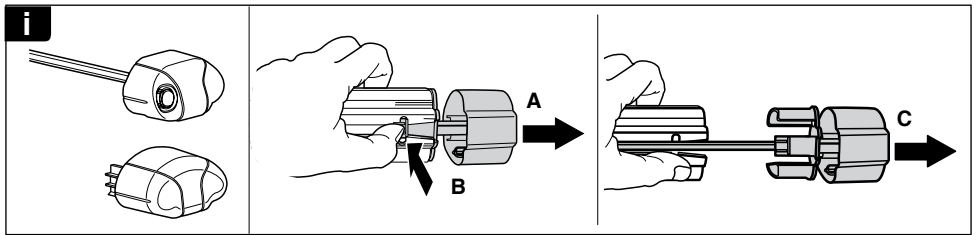

WW ▶ Thule Sweden AB, Box 69, 330 33 Hillerstorp, SWEDEN

NA ▶ Thule Inc., 42 Silvermine Road, Seymour, Connecticut 06483, USA

@ info@thule.com
customer.service@thule.com

www.thule.com

506-3120-01