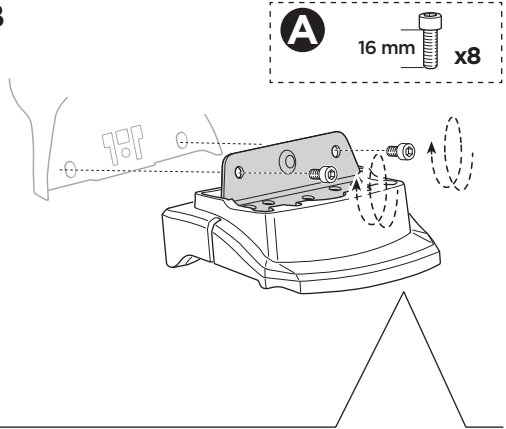

Thule XT Kit 3146

> Instructions

KIA Soul, 5-dr Hatchback, 14-

This kit is only for vehicles with fixpoint mounting.

ISO 11154-E

183146
C.20160115
509-3146-01

Bring your life
thule.com

2**A****B**