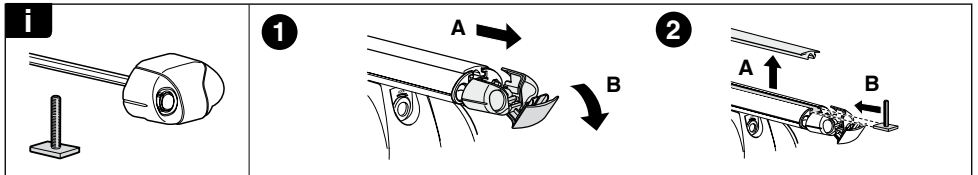

WW ▶ Thule Sweden AB, Box 69, 330 33 Hillerstorp, SWEDEN
NA ▶ Thule Inc., 42 Silvermine Road, Seymour, Connecticut 06483, USA

info@thule.com
customer.service@thule.com

www.thule.com