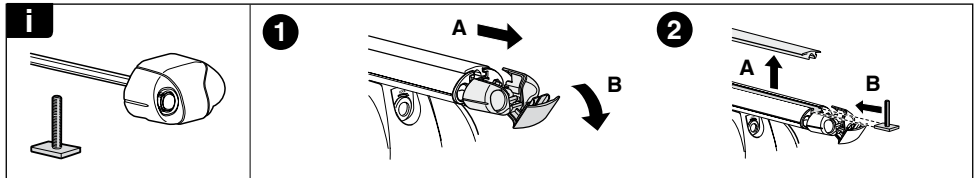

WW ▶ Thule Sweden AB, Box 69, 330 33 Hillerstorp, SWEDEN

NA ▶ Thule Inc., 42 Silvermine Road, Seymour, Connecticut 06483, USA

@ info@thule.com
customer.service@thule.com

www.thule.com