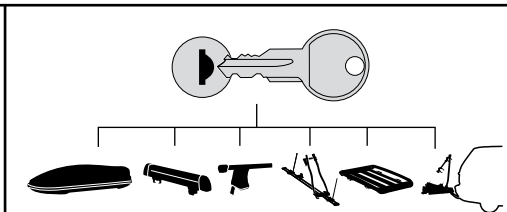

WW ▶ Thule Sweden AB, Box 69, 330 33 Hillerstorp, SWEDEN

NA ▶ Thule Inc., 42 Silvermine Road, Seymour, Connecticut 06483, USA

@ info@thule.com
customer.service@thule.com

www.thule.com