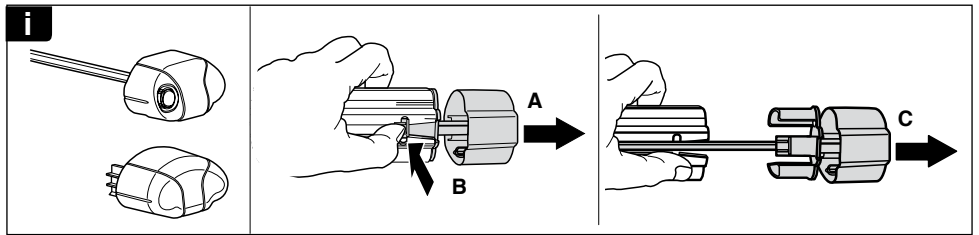

WW ▶ Thule Sweden AB, Box 69, 330 33 Hillerstorp, SWEDEN

NA ▶ Thule Inc., 42 Silvermine Road, Seymour, Connecticut 06483, USA

@ info@thule.com
customer.service@thule.com

www.thule.com