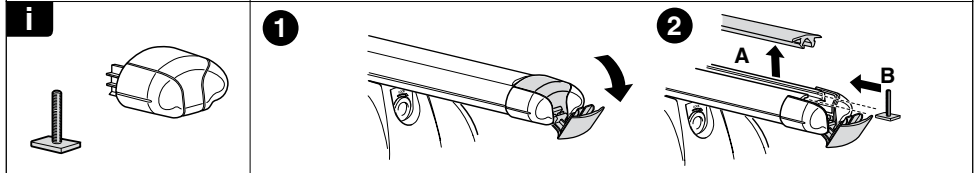

WW ▶ Thule Sweden AB, Box 69, 330 33 Hillerstorp, SWEDEN

NA ▶ Thule Inc., 42 Silvermine Road, Seymour, Connecticut 06483, USA

@ info@thule.com
customer.service@thule.com

www.thule.com