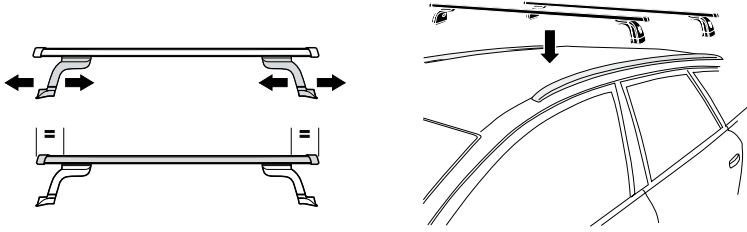

3

A Astra

430 mm

700 mm

Zafira

~700 mm

B

C

x1

6 Nm