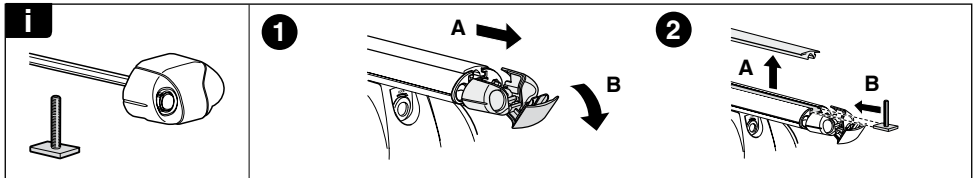

WW ▶ Thule Sweden AB, Box 69, 330 33 Hillerstorp, SWEDEN

NA ▶ Thule Inc., 42 Silvermine Road, Seymour, Connecticut 06483, USA

info@thule.com
customer.service@thule.com

www.thule.com