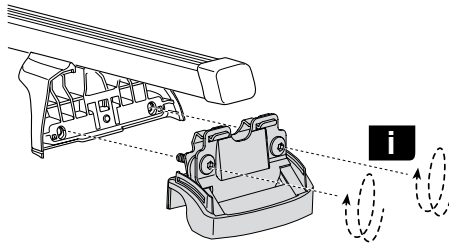

2

i	GB Only a few turns	EST Ainult mõni pööre	HR Samo nekoliko okreta
	D Nur wenige Umdrehungen	LAT Tikai dažī apgriezieni	HU Csak néhány fordítás
	F Quelques tours uniquement	LIT Tik keli pasukimai	GR Μόνο μερικές στροφές
	NL Slechts enkele slagen	PL Wystarczy kilka obrotów	TR Yalnız birkaç kez çevirm
	I Solo qualche giro	RU Достаточно нескольких оборотов	中文 只有几个转向
	E Sólo algunas vueltas	CZ Pouze několik otáčec	한국어 두 세번만
	PT Noções básicas	SK Len niekoľko otáčok	日本語 数回転のみ
	S Endast några varv	SLO Le nekaj obratov	ไทย หมุนเพียงไม่กี่รอบ
	FIN Vain muutama kierros