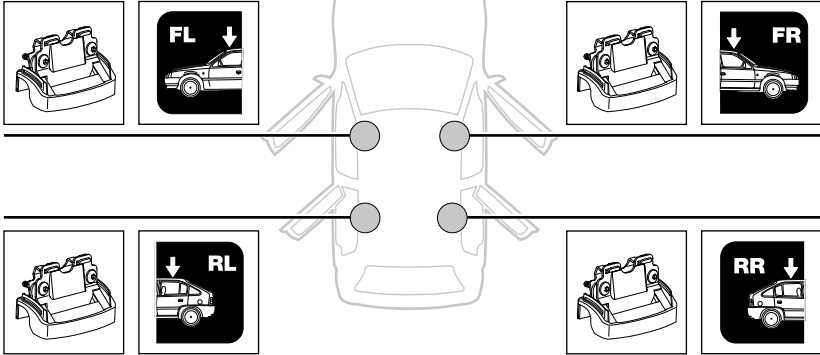

2

i	GB Only a few turns	EST Ainult mõni pööre	HR Samo nekoliko okreta
	D Nur wenige Umdrehungen	LAT Tikai dažī apgriezieni	HU Csak néhány fordítás
	F Quelques tours uniquement	LIT Tik keli pasukimai	GR Μόνο μερικές στροφές
	NL Slechts enkele slagen	PL Wystarczy kilka obrotów	TR Yalnız birkaç kez çevirm
	I Solo qualche giro	RU Достаточно нескольких оборотов	中文 只有几个转向
	E Sólo algunas vueltas	CZ Pouze několik otáčec	한국어 두 세번만
	PT Noções básicas	SK Len niekoľko otáčok	日本語 数回転のみ
	S Endast några varv	SLO Le nekaj obratov	ไทย หมุนเพียงไม่กี่รอบ
	FIN Vain muutama kierros