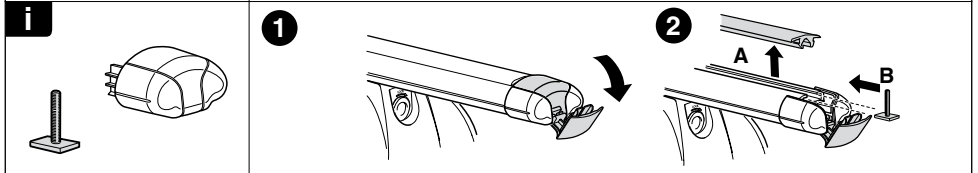

WW ▶ Thule Sweden AB, Box 69, 330 33 Hillerstorp, SWEDEN

NA ▶ Thule Inc., 42 Silvermine Road, Seymour, Connecticut 06483, USA

info@thule.com
customer.service@thule.com

www.thule.com