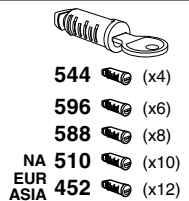

WW ▶ Thule Sweden AB, Box 69, 330 33 Hillerstorp, SWEDEN

NA ▶ Thule Inc., 42 Silvermine Road, Seymour, Connecticut 06483, USA

info@thule.com
customer.service@thule.com

www.thule.com