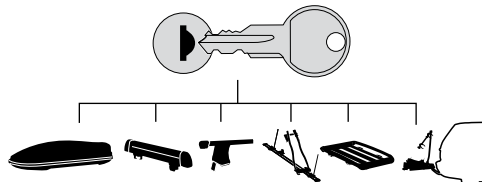

THULE
SWEDEN

**ONE
KEY
SYSTEM**