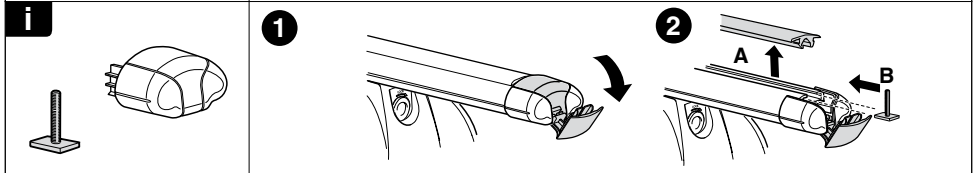

WW ▶ Thule Sweden AB, Box 69, 330 33 Hillerstorp, SWEDEN

NA ▶ Thule Inc., 42 Silvermine Road, Seymour, Connecticut 06483, USA

@ info@thule.com
customer.service@thule.com

www.thule.com