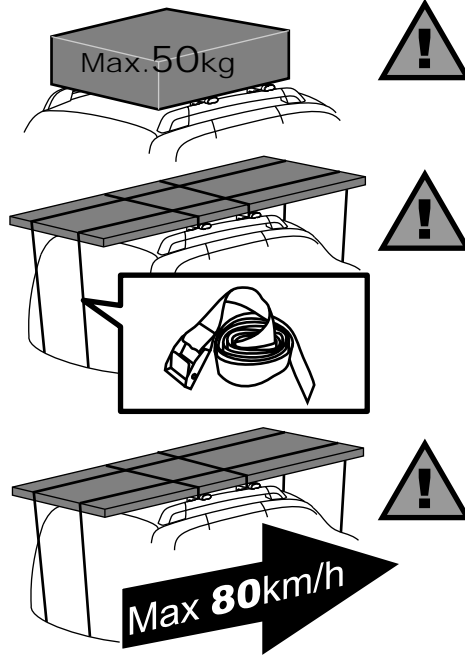

Passport product

ROOF RAILS

“S”
Datsun mi-Do

0208-02
0208-11

4591-001-81846629-2008

10

14

7 (26.1