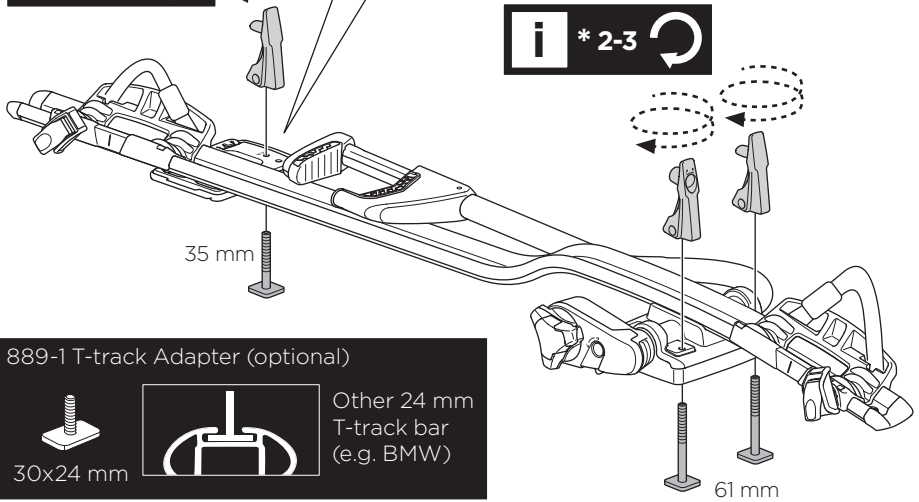

8895 Adapter Kit (optional)

Square bars Aluminium bars

→ **7** - **9** → **10**

4

20x20 mm
T-screw (included)

i * 2-3

i * 2-3

889-1 T-track Adapter (optional)