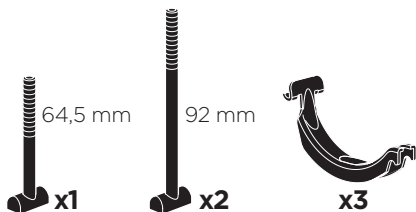

Thule One-Key System

544  (x4)

596  (x6)

588  (x8)

452  (x12)

8895 Adapter Kit

984 Thule Carbon Frame Protector

889-1 T-track Adapter 30x24mm