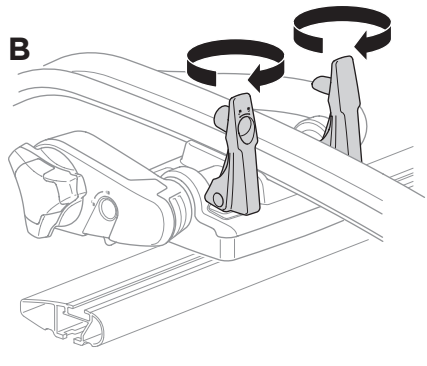

8895 Adapter Kit (optional)

Square bars Aluminium bars

→ **7** - **9** → **10**

4

20x20 mm
T-screw (included)

i * 2-3

i * 2-3

889-1 T-track Adapter (optional)

30x24 mm

Other 24 mm
T-track bar
(e.g. BMW)

5

6

A

B

C

D