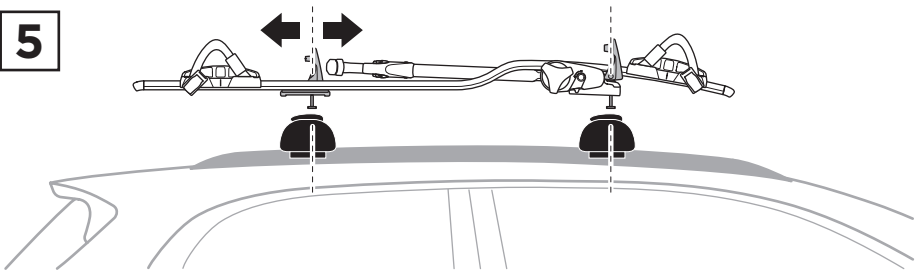

889-1 T-track Adapter (optional)

30x24 mm

Other 24 mm
T-track bar
(e.g. BMW)

5