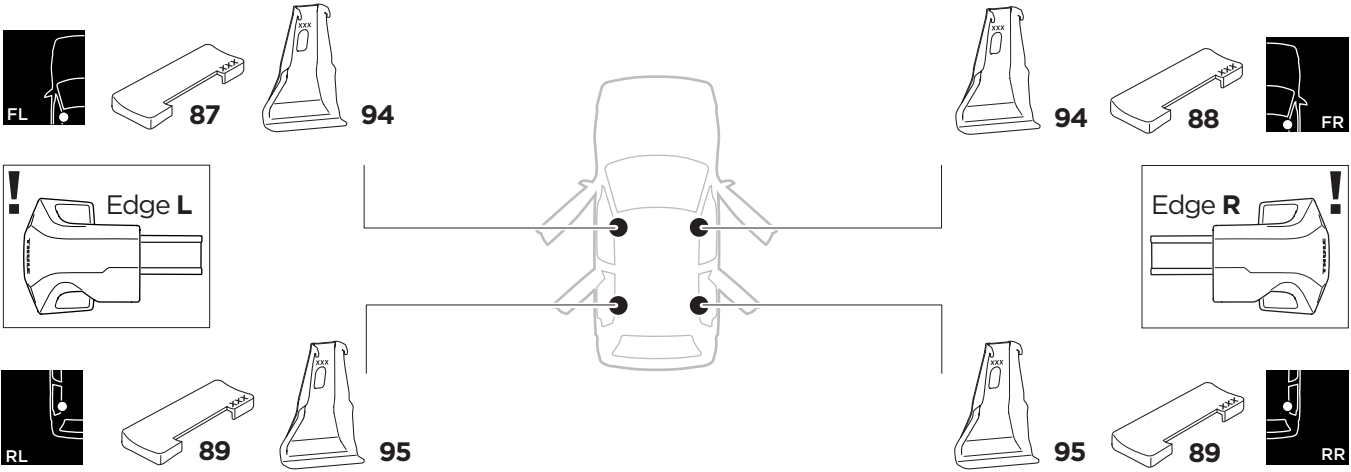

1

Kit 145018

PEUGEOT 308, 5-dr Hatchback, 14-
PEUGEOT 308 SW, 5-dr Estate, 14-

ISO 11154-E

THULE WingBar Evo	THULE WingBar Edge	THULE WingBar	THULE SquareBar Evo	Evo X (scale)	Edge X (scale)
PEUGEOT 308, 5-dr Hatchback, 14-				41	O
PEUGEOT 308 SW, 5-dr Estate, 14-				41,5	N

THULE ProBar Evo	THULE SlideBar Evo	X (mm/inch)
PEUGEOT 308, 5-dr Hatchback, 14-		1061 mm / 41 3/4"
PEUGEOT 308 SW, 5-dr Estate, 14-		1066 mm / 42"

THULE WingBar Evo	THULE WingBar Edge	THULE WingBar	THULE SquareBar Evo	Evo Y (scale)	Edge Y (scale)
PEUGEOT 308, 5-dr Hatchback, 14-				34,5	J
PEUGEOT 308 SW, 5-dr Estate, 14-				35	I

THULE ProBar Evo	THULE SlideBar Evo	Y (mm/inch)
PEUGEOT 308, 5-dr Hatchback, 14-		996 mm / 39 1/4"
PEUGEOT 308 SW, 5-dr Estate, 14-		1001 mm / 39 3/8"

	W (mm/inch)	Z (mm/inch)
PEUGEOT 308, 5-dr Hatchback, 14-	725 mm / 28 1/2"	225 mm / 8 7/8"
PEUGEOT 308 SW, 5-dr Estate, 14-	720 mm / 28 1/2"	225 mm / 8 7/8"