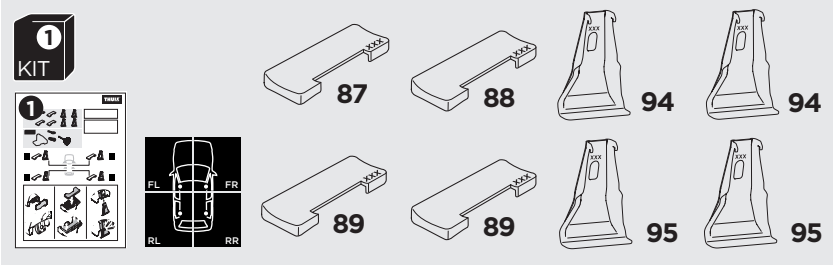

1

Kit 145018

PEUGEOT 308, 5-dr Hatchback, 14-
PEUGEOT 308 SW, 5-dr Estate, 14-

ISO 11154-E

THULE WingBar Evo	THULE WingBar Edge	THULE WingBar	THULE SquareBar Evo	Evo X (scale)	Edge X (scale)
PEUGEOT 308, 5-dr Hatchback, 14-				41	O
PEUGEOT 308 SW, 5-dr Estate, 14-				41,5	N

THULE ProBar Evo	THULE SlideBar Evo	X (mm/inch)
PEUGEOT 308, 5-dr Hatchback, 14-		1061 mm / 41 3/4"
PEUGEOT 308 SW, 5-dr Estate, 14-		1066 mm / 42"

THULE WingBar Evo	THULE WingBar Edge	THULE WingBar	THULE SquareBar Evo	Evo Y (scale)	Edge Y (scale)
PEUGEOT 308, 5-dr Hatchback, 14-				34,5	J
PEUGEOT 308 SW, 5-dr Estate, 14-				35	I

THULE ProBar Evo	THULE SlideBar Evo	Y (mm/inch)
PEUGEOT 308, 5-dr Hatchback, 14-		996 mm / 39 1/4"
PEUGEOT 308 SW, 5-dr Estate, 14-		1001 mm / 39 3/8"

	W (mm/inch)	Z (mm/inch)
PEUGEOT 308, 5-dr Hatchback, 14-	725 mm / 28 1/2"	225 mm / 8 7/8"
PEUGEOT 308 SW, 5-dr Estate, 14-	720 mm / 28 1/2"	225 mm / 8 7/8"