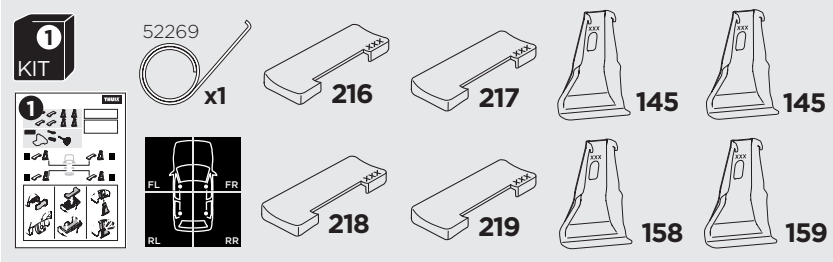

1

Kit 145049

PORSCHE Panamera, 5-dr Hatchback, 17-

ISO 11154-E

THULE WingBar Evo	THULE WingBar Edge	THULE WingBar	THULE SquareBar Evo	Evo X (scale)	Edge X (scale)
PORSCHE Panamera, 5-dr Hatchback, 17-				44	I

THULE ProBar Evo	THULE SlideBar Evo			X (mm/inch)
PORSCHE Panamera, 5-dr Hatchback, 17-				1091 mm / 43"

THULE WingBar Evo	THULE WingBar Edge	THULE WingBar	THULE SquareBar Evo	Evo Y (scale)	Edge Y (scale)
PORSCHE Panamera, 5-dr Hatchback, 17-				36,5	F

THULE ProBar Evo	THULE SlideBar Evo			Y (mm/inch)
PORSCHE Panamera, 5-dr Hatchback, 17-				1016 mm / 40"

	W (mm/inch)	Z (mm/inch)
PORSCHE Panamera, 5-dr Hatchback, 17-	755 mm / 29 3/4"	180 mm / 7 1/8"