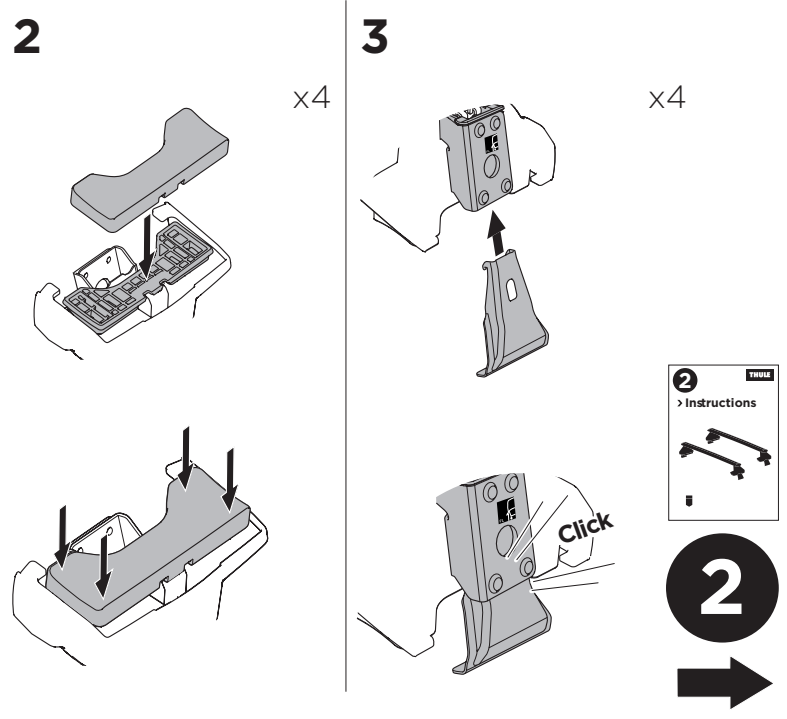

1

Kit 145049

PORSCHE Panamera, 5-dr Hatchback, 17-

ISO 11154-E

THULE WingBar Evo	THULE WingBar Edge	THULE WingBar	THULE SquareBar Evo	Evo X (scale)	Edge X (scale)
PORSCHE Panamera, 5-dr Hatchback, 17-				44	I

THULE ProBar Evo	THULE SlideBar Evo			X (mm/inch)
PORSCHE Panamera, 5-dr Hatchback, 17-				1091 mm / 43"

THULE WingBar Evo	THULE WingBar Edge	THULE WingBar	THULE SquareBar Evo	Evo Y (scale)	Edge Y (scale)
PORSCHE Panamera, 5-dr Hatchback, 17-				36,5	F

THULE ProBar Evo	THULE SlideBar Evo			Y (mm/inch)
PORSCHE Panamera, 5-dr Hatchback, 17-				1016 mm / 40"

	W (mm/inch)	Z (mm/inch)
PORSCHE Panamera, 5-dr Hatchback, 17-	755 mm / 29 3/4"	180 mm / 7 1/8"