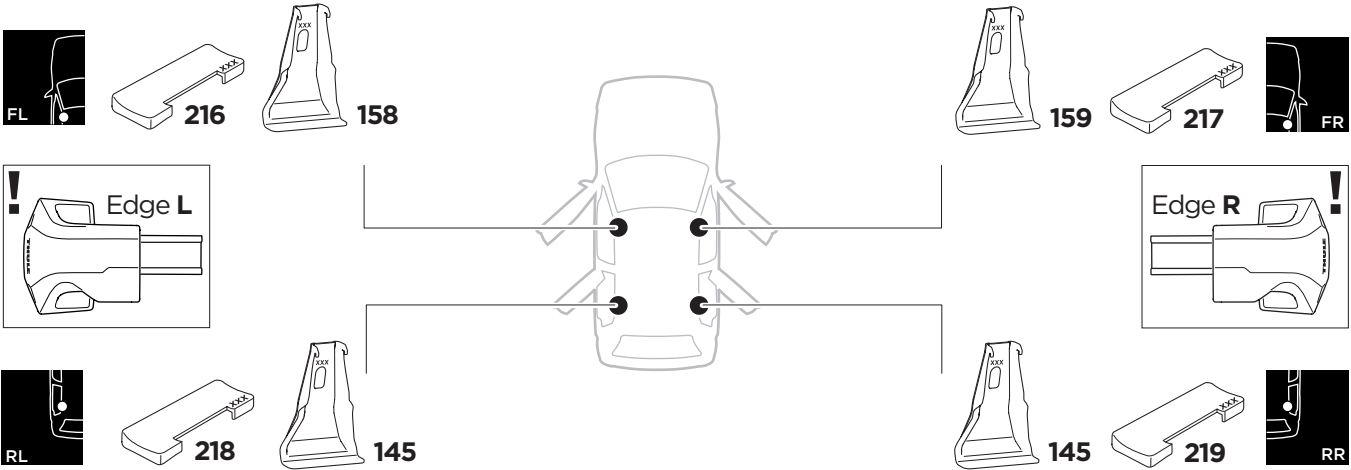

1

Kit 145049

PORSCHE Panamera, 5-dr Hatchback, 17-

ISO 11154-E

THULE WingBar Evo	THULE WingBar Edge	THULE WingBar	THULE SquareBar Evo	Evo X (scale)	Edge X (scale)
PORSCHE Panamera, 5-dr Hatchback, 17-				44	I

THULE ProBar Evo	THULE SlideBar Evo			X (mm/inch)
PORSCHE Panamera, 5-dr Hatchback, 17-				1091 mm / 43"

THULE WingBar Evo	THULE WingBar Edge	THULE WingBar	THULE SquareBar Evo	Evo Y (scale)	Edge Y (scale)
PORSCHE Panamera, 5-dr Hatchback, 17-				36,5	F

THULE ProBar Evo	THULE SlideBar Evo			Y (mm/inch)
PORSCHE Panamera, 5-dr Hatchback, 17-				1016 mm / 40"

	W (mm/inch)	Z (mm/inch)
PORSCHE Panamera, 5-dr Hatchback, 17-	755 mm / 29 3/4"	180 mm / 7 1/8"