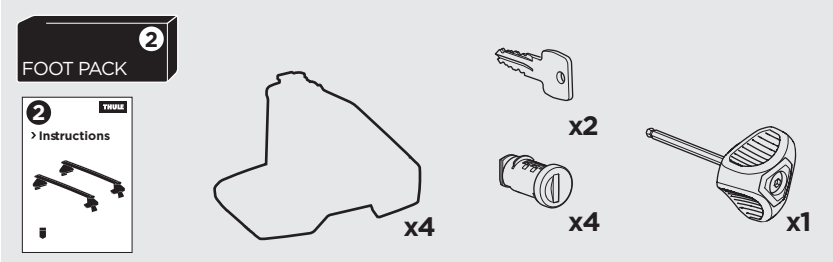

1

Kit 145049

PORSCHE Panamera, 5-dr Hatchback, 17-

ISO 11154-E

THULE WingBar Evo	THULE WingBar Edge	THULE WingBar	THULE SquareBar Evo	Evo X (scale)	Edge X (scale)
PORSCHE Panamera, 5-dr Hatchback, 17-				44	I

THULE ProBar Evo	THULE SlideBar Evo			X (mm/inch)
PORSCHE Panamera, 5-dr Hatchback, 17-				1091 mm / 43"

THULE WingBar Evo	THULE WingBar Edge	THULE WingBar	THULE SquareBar Evo	Evo Y (scale)	Edge Y (scale)
PORSCHE Panamera, 5-dr Hatchback, 17-				36,5	F

THULE ProBar Evo	THULE SlideBar Evo			Y (mm/inch)
PORSCHE Panamera, 5-dr Hatchback, 17-				1016 mm / 40"

	W (mm/inch)	Z (mm/inch)
PORSCHE Panamera, 5-dr Hatchback, 17-	755 mm / 29 3/4"	180 mm / 7 1/8"