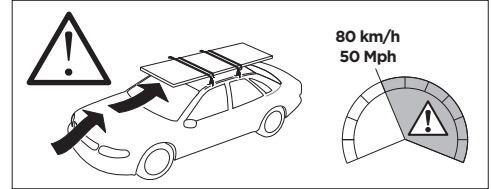

1

Kit 5051

VOLKSWAGEN Polo (Mk. IV), 5-dr Hatchback, 02-09

ISO 11154-E