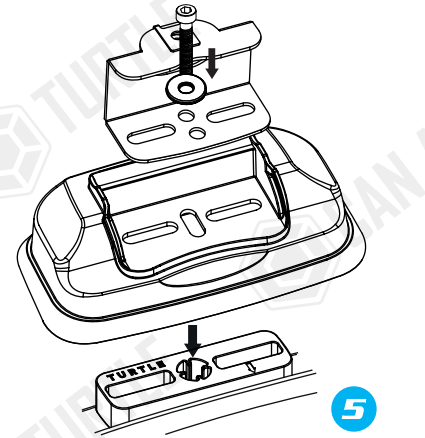

ASSEMBLY INSTRUCTIONS (ROOF RACK)
Product Code: MC03008 (Turtle Air3 Kit)

COMPATIBLE VEHICLES
FULLBACK DOUBLE CAB 16-
L200 (Mk5) DOUBLE CAB 15-
TRITON (Mk5) DOUBLE CAB 15-

PACKAGE INCLUDED

1-	3004 BRACKET	4
2-	3006 PLASTIC PIECE	4
3-	M6 SPEEDNUT (KLIPS)	4
4-	M6x25 INBUS BOLT (CIVATA)	4
5-	D6 1/2 WASHER (PUL)	4
6-	M8x40 INBUS BOLT (CIVATA)	4
7-	D8 WASHER (PUL)	4
8-	5 MM ALLEN KEY	1
9-	6 MM ALLEN KEY	1
10-	CLOTH KEYCHAIN	1

* Kullanım amacı; Aracın bagajı yeterli olmadığı durumlarda araç tavanında yük ve eşya taşımak.
* Purpose of usage; Carrying cargo and goods on the vehicle's roof when the vehicle's trunk is not sufficient.