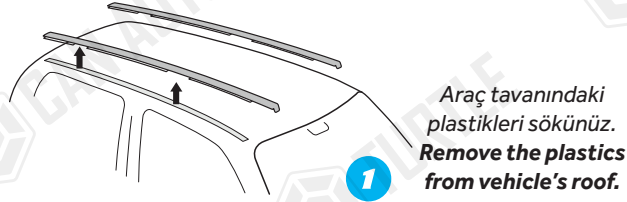

ASSEMBLY INSTRUCTIONS (ROOF RACK)
Product Code: MC03008 (Turtle Air3 Kit)

COMPATIBLE VEHICLES
FULLBACK DOUBLE CAB 16-
L200 (Mk5) DOUBLE CAB 15-
TRITON (Mk5) DOUBLE CAB 15-

PACKAGE INCLUDED

1-	3004 BRACKET	4
2-	3006 PLASTIC PIECE	4
3-	M6 SPEEDNUT (KLIPS)	4
4-	M6x25 INBUS BOLT (CIVATA)	4
5-	D6 1/2 WASHER (PUL)	4
6-	M8x40 INBUS BOLT (CIVATA)	4
7-	D8 WASHER (PUL)	4
8-	5 MM ALLEN KEY	1
9-	6 MM ALLEN KEY	1
10-	CLOTH KEYCHAIN	1

* Kullanım amacı; Aracın bagajı yeterli olmadığı durumlarda araç tavanında yük ve eşya taşımak.
* Purpose of usage; Carrying cargo and goods on the vehicle's roof when the vehicle's trunk is not sufficient.