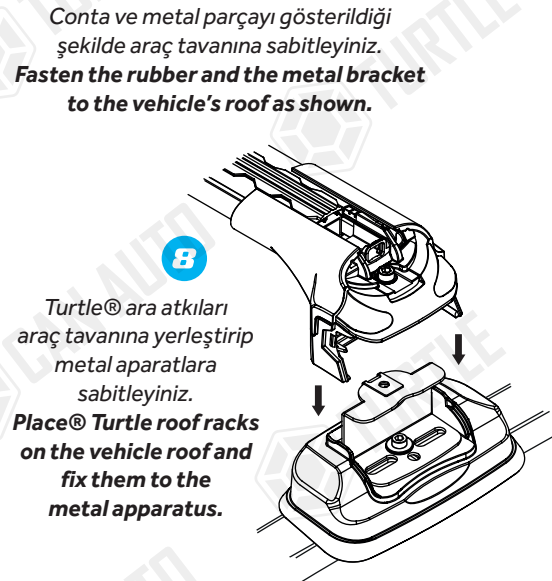

ASSEMBLY INSTRUCTIONS (ROOF RACK)
Product Code: MC03008 (Turtle Air3 Kit)

COMPATIBLE VEHICLES
FULLBACK DOUBLE CAB 16-
L200 (Mk5) DOUBLE CAB 15-
TRITON (Mk5) DOUBLE CAB 15-

PACKAGE INCLUDED

1-	3004 BRACKET	4
2-	3006 PLASTIC PIECE	4
3-	M6 SPEEDNUT (KLIPS)	4
4-	M6x25 INBUS BOLT (CIVATA)	4
5-	D6 1/2 WASHER (PUL)	4
6-	M8x40 INBUS BOLT (CIVATA)	4
7-	D8 WASHER (PUL)	4
8-	5 MM ALLEN KEY	1
9-	6 MM ALLEN KEY	1
10-	CLOTH KEYCHAIN	1

* Kullanım amacı; Aracın bagajı yeterli olmadığı durumlarda araç tavanında yük ve eşya taşımak.
* Purpose of usage; Carrying cargo and goods on the vehicle's roof when the vehicle's trunk is not sufficient.