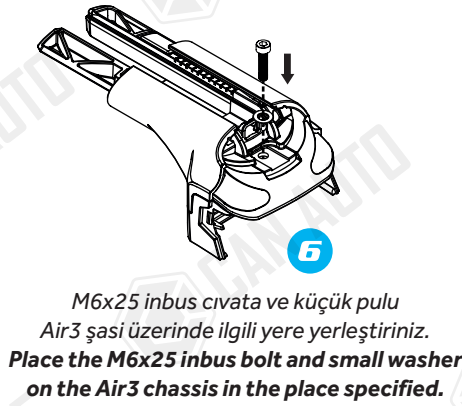

ASSEMBLY INSTRUCTIONS (ROOF RACK)
Product Code: MC03008 (Turtle Air3 Kit)

COMPATIBLE VEHICLES
FULLBACK DOUBLE CAB 16-
L200 (Mk5) DOUBLE CAB 15-
TRITON (Mk5) DOUBLE CAB 15-

PACKAGE INCLUDED

1-	3004 BRACKET	4
2-	3006 PLASTIC PIECE	4
3-	M6 SPEEDNUT (KLIPS)	4
4-	M6x25 INBUS BOLT (CIVATA)	4
5-	D6 1/2 WASHER (PUL)	4
6-	M8x40 INBUS BOLT (CIVATA)	4
7-	D8 WASHER (PUL)	4
8-	5 MM ALLEN KEY	1
9-	6 MM ALLEN KEY	1
10-	CLOTH KEYCHAIN	1

* Kullanım amacı; Aracın bagajı yeterli olmadığı durumlarda araç tavanında yük ve eşya taşımak.
* Purpose of usage; Carrying cargo and goods on the vehicle's roof when the vehicle's trunk is not sufficient.