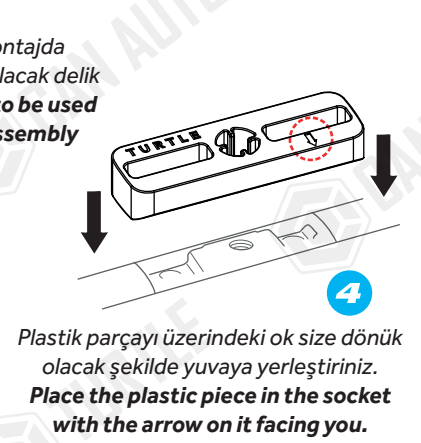

ASSEMBLY INSTRUCTIONS (ROOF RACK)
Product Code: MC03008 (Turtle Air3 Kit)

COMPATIBLE VEHICLES
FULLBACK DOUBLE CAB 16-
L200 (Mk5) DOUBLE CAB 15-
TRITON (Mk5) DOUBLE CAB 15-

PACKAGE INCLUDED

1-	3004 BRACKET	4
2-	3006 PLASTIC PIECE	4
3-	M6 SPEEDNUT (KLIPS)	4
4-	M6x25 INBUS BOLT (CIVATA)	4
5-	D6 1/2 WASHER (PUL)	4
6-	M8x40 INBUS BOLT (CIVATA)	4
7-	D8 WASHER (PUL)	4
8-	5 MM ALLEN KEY	1
9-	6 MM ALLEN KEY	1
10-	CLOTH KEYCHAIN	1

* Kullanım amacı; Aracın bagajı yeterli olmadığı durumlarda araç tavanında yük ve eşya taşımak.
* Purpose of usage; Carrying cargo and goods on the vehicle's roof when the vehicle's trunk is not sufficient.