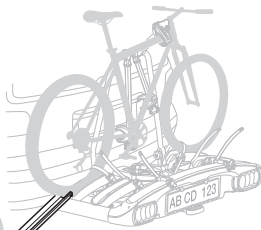

EN Accessories

FR Accessoires

DE Zubehör

NL Accessoires

9152

Laderampe
Loading aid